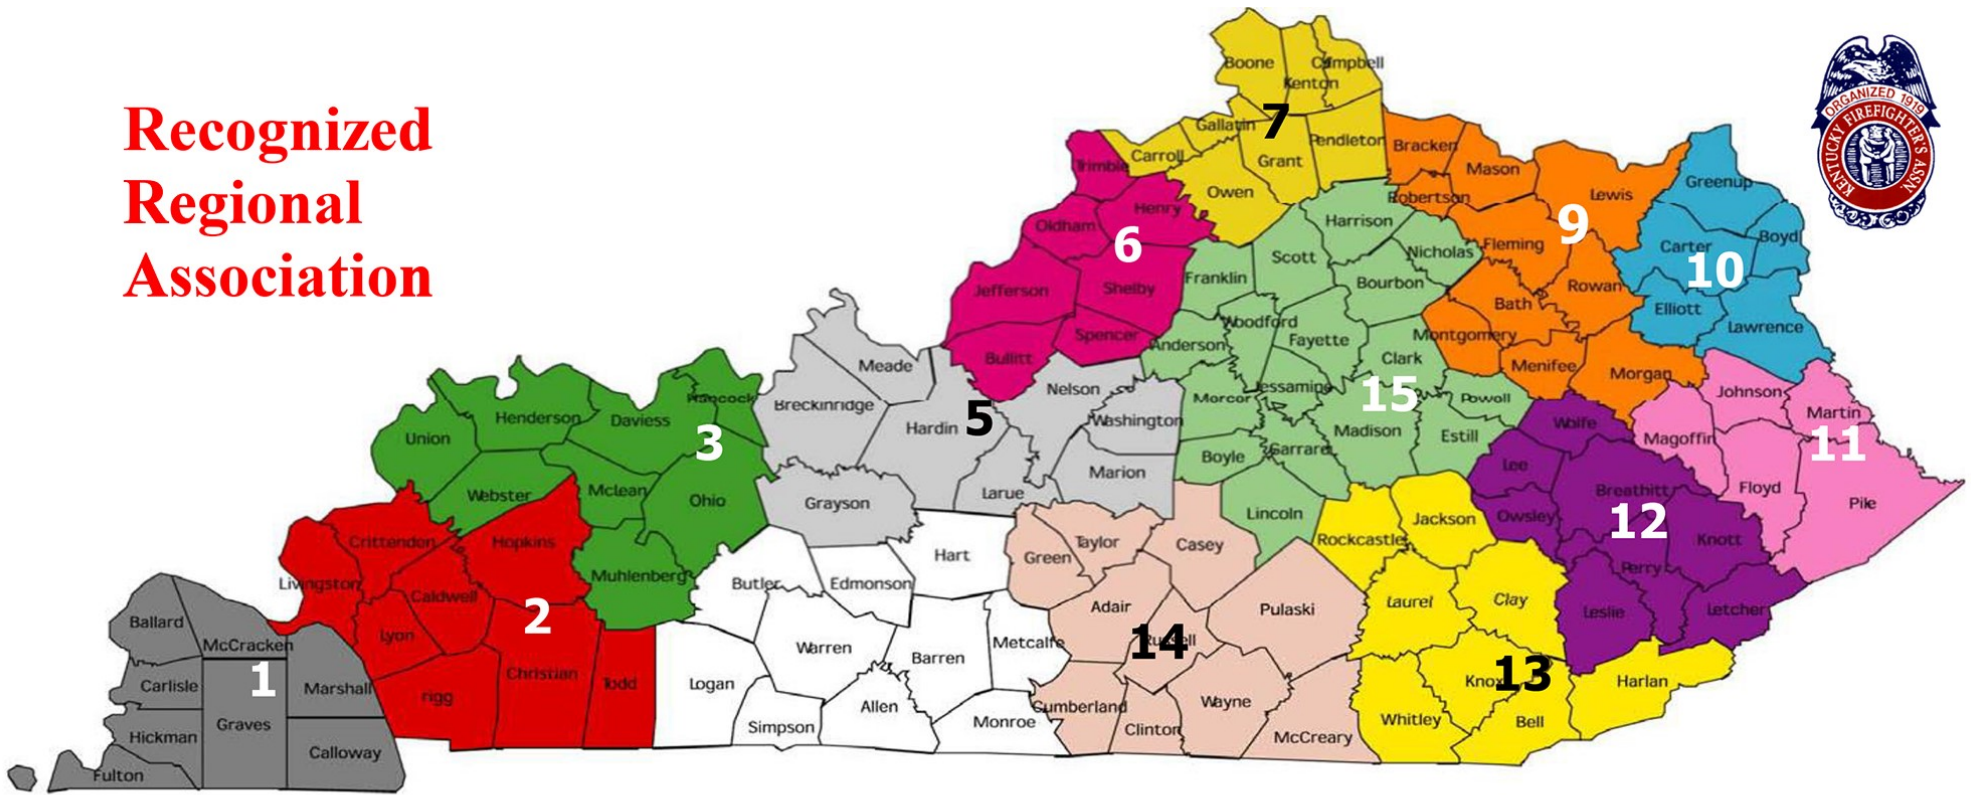

Recognized Regional Association

KFA Directors and the Associations they represent.

West		Central		North		East	
1. Jackson Purchase Tex Johnson PO Box 274 Calvert City KY 42029 270-703-0570 EMFD411@GMAIL.COM	3 Green River Marc Henderson 8504 KY 81 Owensboro, KY 42301 270-499-1602 marc.henderson@kyfa.org	5 Dixie Steve Sheets 321 Centre Ct. Elizabethtown, KY 42748 270-268-1797 steve.sheets@kyfa.org	14 Lake Cumberland Ricky Haynes 30 Elihu-Rush Branch Somerset, KY 42501 606-305-1818 ricky.haynes@kyfa.org	7 Northern Ky Bud Lederer 8449 East Main St Alexandria, KY 41001 859-635-9803 bud.lederer@kyfa.org	9 Buffalo Trace KEVIN DOYLE 216 BRIDGE ST. MAYSVILLE, KY 41056 606-564-2541 KEVINDOYLE@MAYSVILLEKY.NET	10 Eastern Ky DUAYNE KING 51 MONTGOMERY RD ARGILLITE, KY 41121 606-331-0165 DUAYNE@WINDSTREAM.NET	12 Mountain Derrick Hall 50 E Main St. Hazard KY 41701 606-436-2345 derrick.hall@kyfa.org
2 Pennyrile		6 Jefferson County Bob Frizzell 4109 Chambers Way Louisville KY 40299 502-210-3071 bob.frizzell@kyfa.org	6. Bluegrass Rick Bobo 781 Hartley Thompson Road Bagdad KY 40003 502-445-3104 rick.bobo@kyfa.org	15 Central Ky GREGG BAYER 859-983-4215 RETBC75@AOL.COM	9 Daniel Boone Danny Blevins 8330 US 60 East Morehead KY 40351 606-776-8082 danny.blevins@kyfa.org	13 Southeastern	